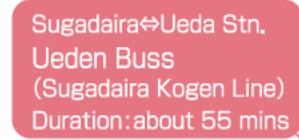

Shiga Kogen